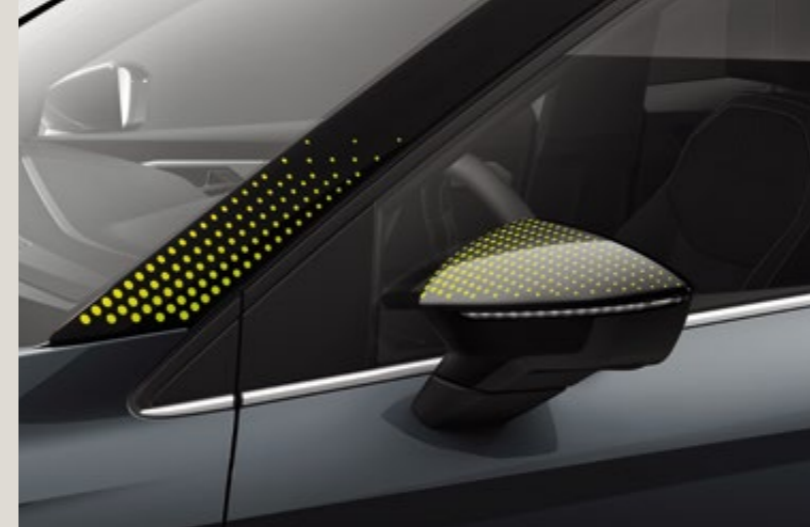

Exterior stickers.

Spice up your wing mirror and frame with these cool stickers in Arona colours.