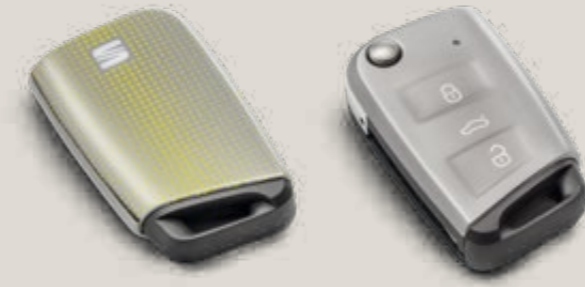

Key covers.

These smart key covers offer protection and matches your choice of interior perfectly.